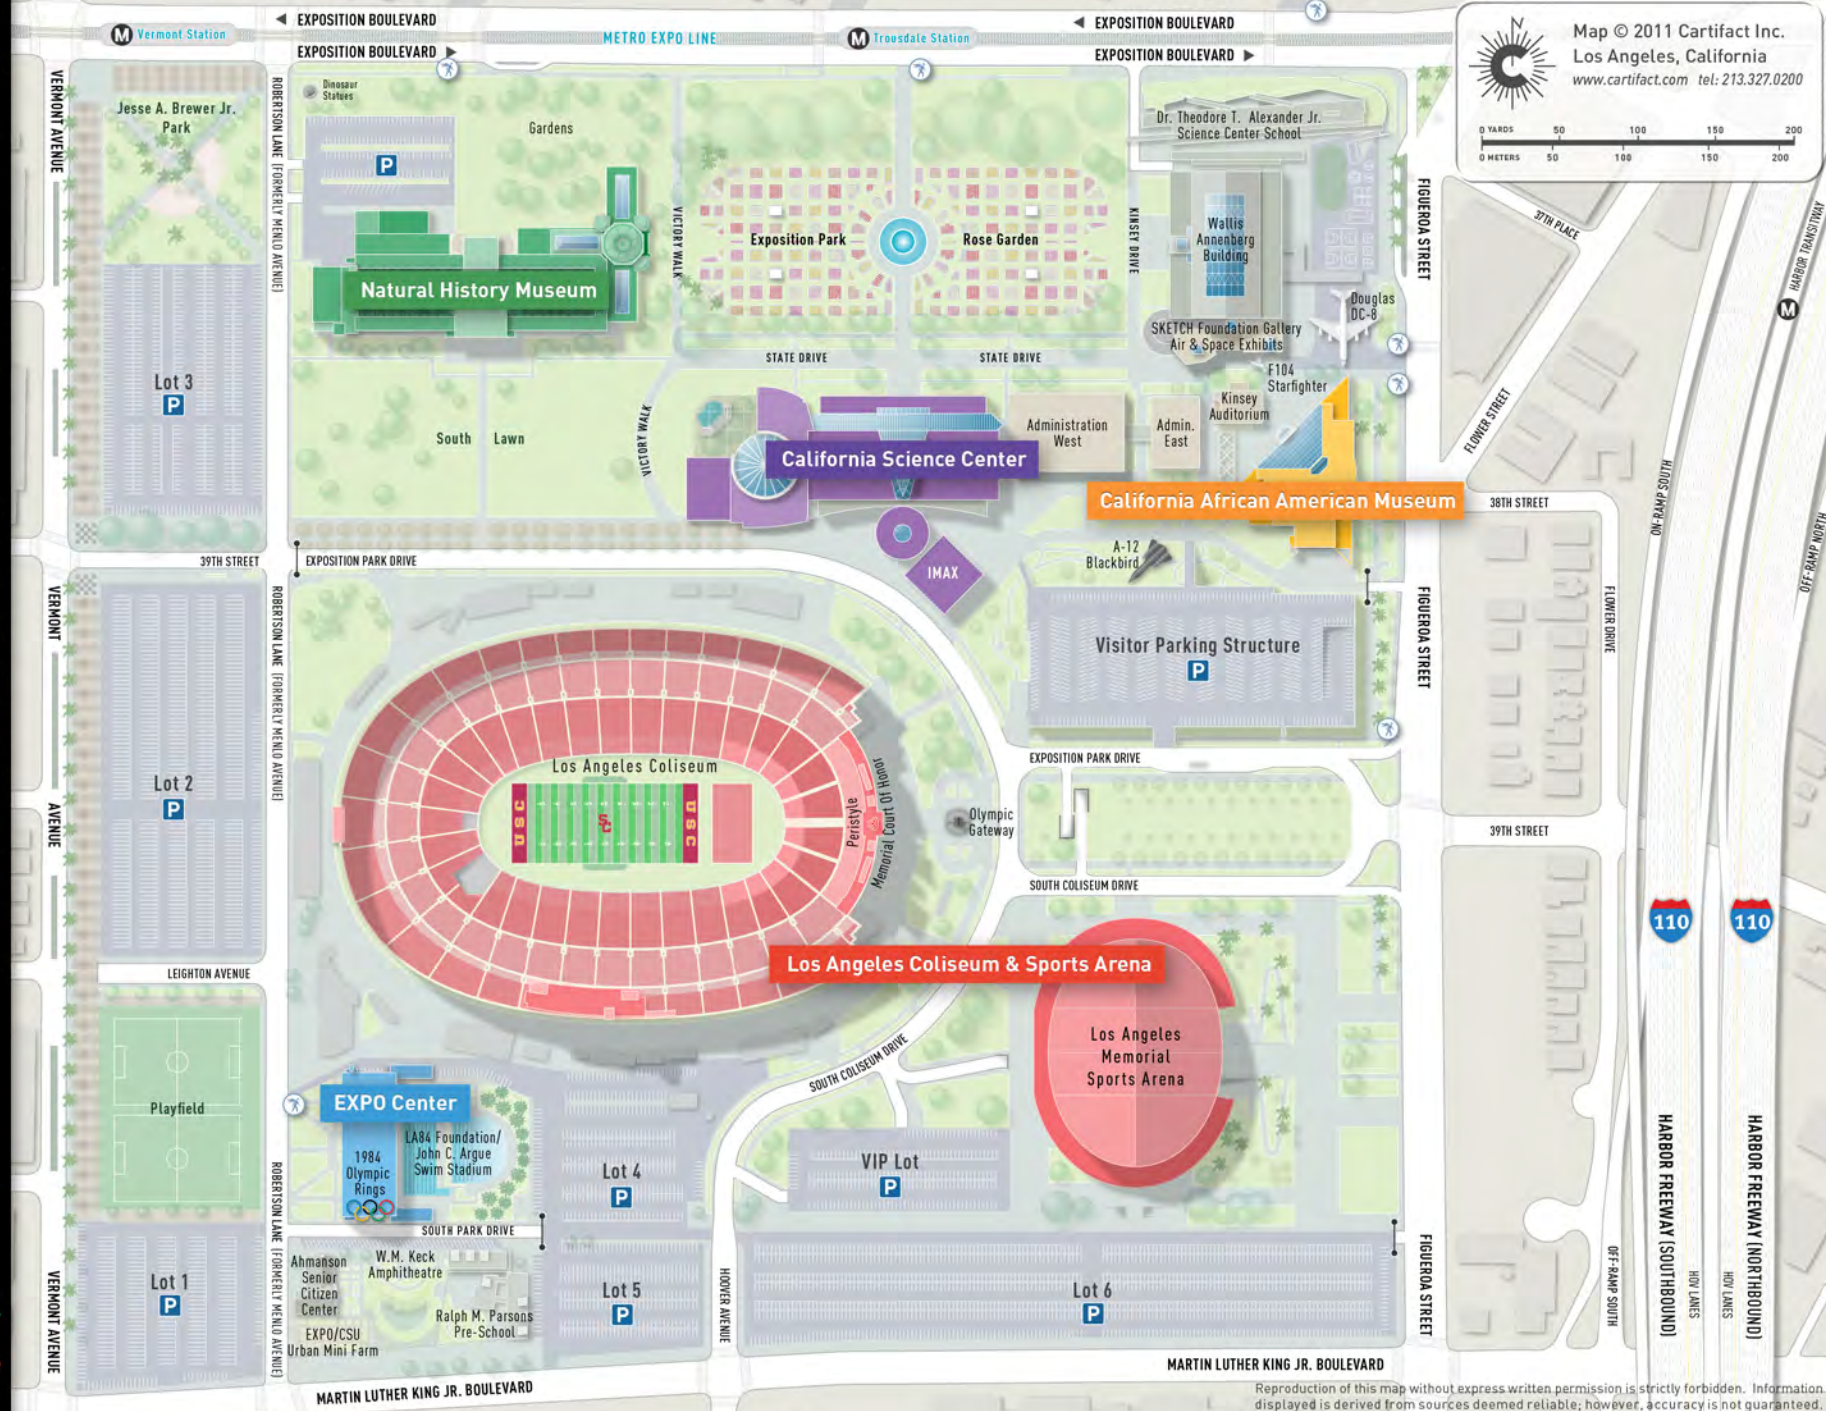

EXPOSITION PARK MAP

Map © 2011 Cartifact Inc.
Los Angeles, California
www.cartifact.com tel: 213.327.0200

0 YARDS 50 100 150 200
0 METERS 50 100 150 200

Reproduction of this map without express written permission is strictly forbidden. Information displayed is derived from sources deemed reliable; however, accuracy is not guaranteed.